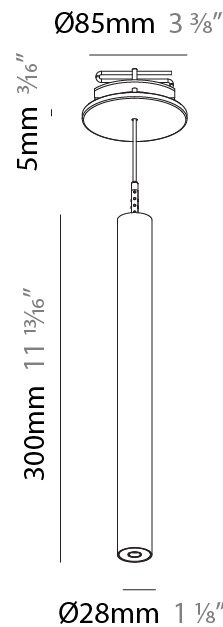

PROJECT
TYPE
SPECIFIER
QUANTITY
DATE

HANGOVER PLUG MONOPOINT RECESSED CANOPY SUSPENSION

A30840-

base number	Color Temperature	Finishes (Diamond)	Finishes (Triangle)	Finishes (Circle)	Lens Options	Cable Options
-------------	-------------------	--------------------	---------------------	-------------------	--------------	---------------

Shape: Cylinder
 Diameter (mm): 28
 Diameter (in): 1 1/8
 Height (mm): 300
 Height (in): 11 13/16
 Max. Overall Height (mm): 2300
 Max. Overall Height (in): 90 3/16
 Min. Recessing Depth (mm): 75
 Min. Recessing Depth (in): 2 15/16
 Light Distribution: Downlight
 Weight (kg): 0.389
 Weight (lbs): 0.856
 Fixture Finish: SSR / BKV / CWI / CRY / HAB / UFT / ITA / RUA / FTG / MYG / LOD / PUS / FRO / FUP / KIA / POP / BLS / SPG / MEY / GOH / GUM / CHC / COM / ABZ / JAG / OBR / MOS / ROR
 Fixture Material: Aluminum
 Cable Details: 2000mm or 4000mm Black Cable
 Cut-out Measurements: 68mm / 2 11/16"

OPTICAL

Optic°: 24 / 32 / 34 / 55 / 58

RATINGS AND CERTIFICATIONS

Certified By: Certified for North American Standards
 IP rating: IP20

HANGOVER PLUG MONOPOINT RECESSED CANOPY SUSPENSION

A30840-

PROJECT
TYPE
SPECIFIER
QUANTITY
DATE

Shape: Cylinder
 Diameter (mm): 28
 Diameter (in): 1 1/8
 Height (mm): 450
 Height (in): 17 11/16
 Max. Overall Height (mm): 2450
 Max. Overall Height (in): 96 7/16
 Min. Recessing Depth (mm): 75
 Min. Recessing Depth (in): 2 15/16
 Light Distribution: Downlight
 Weight (kg): 0.389
 Weight (lbs): 0.856